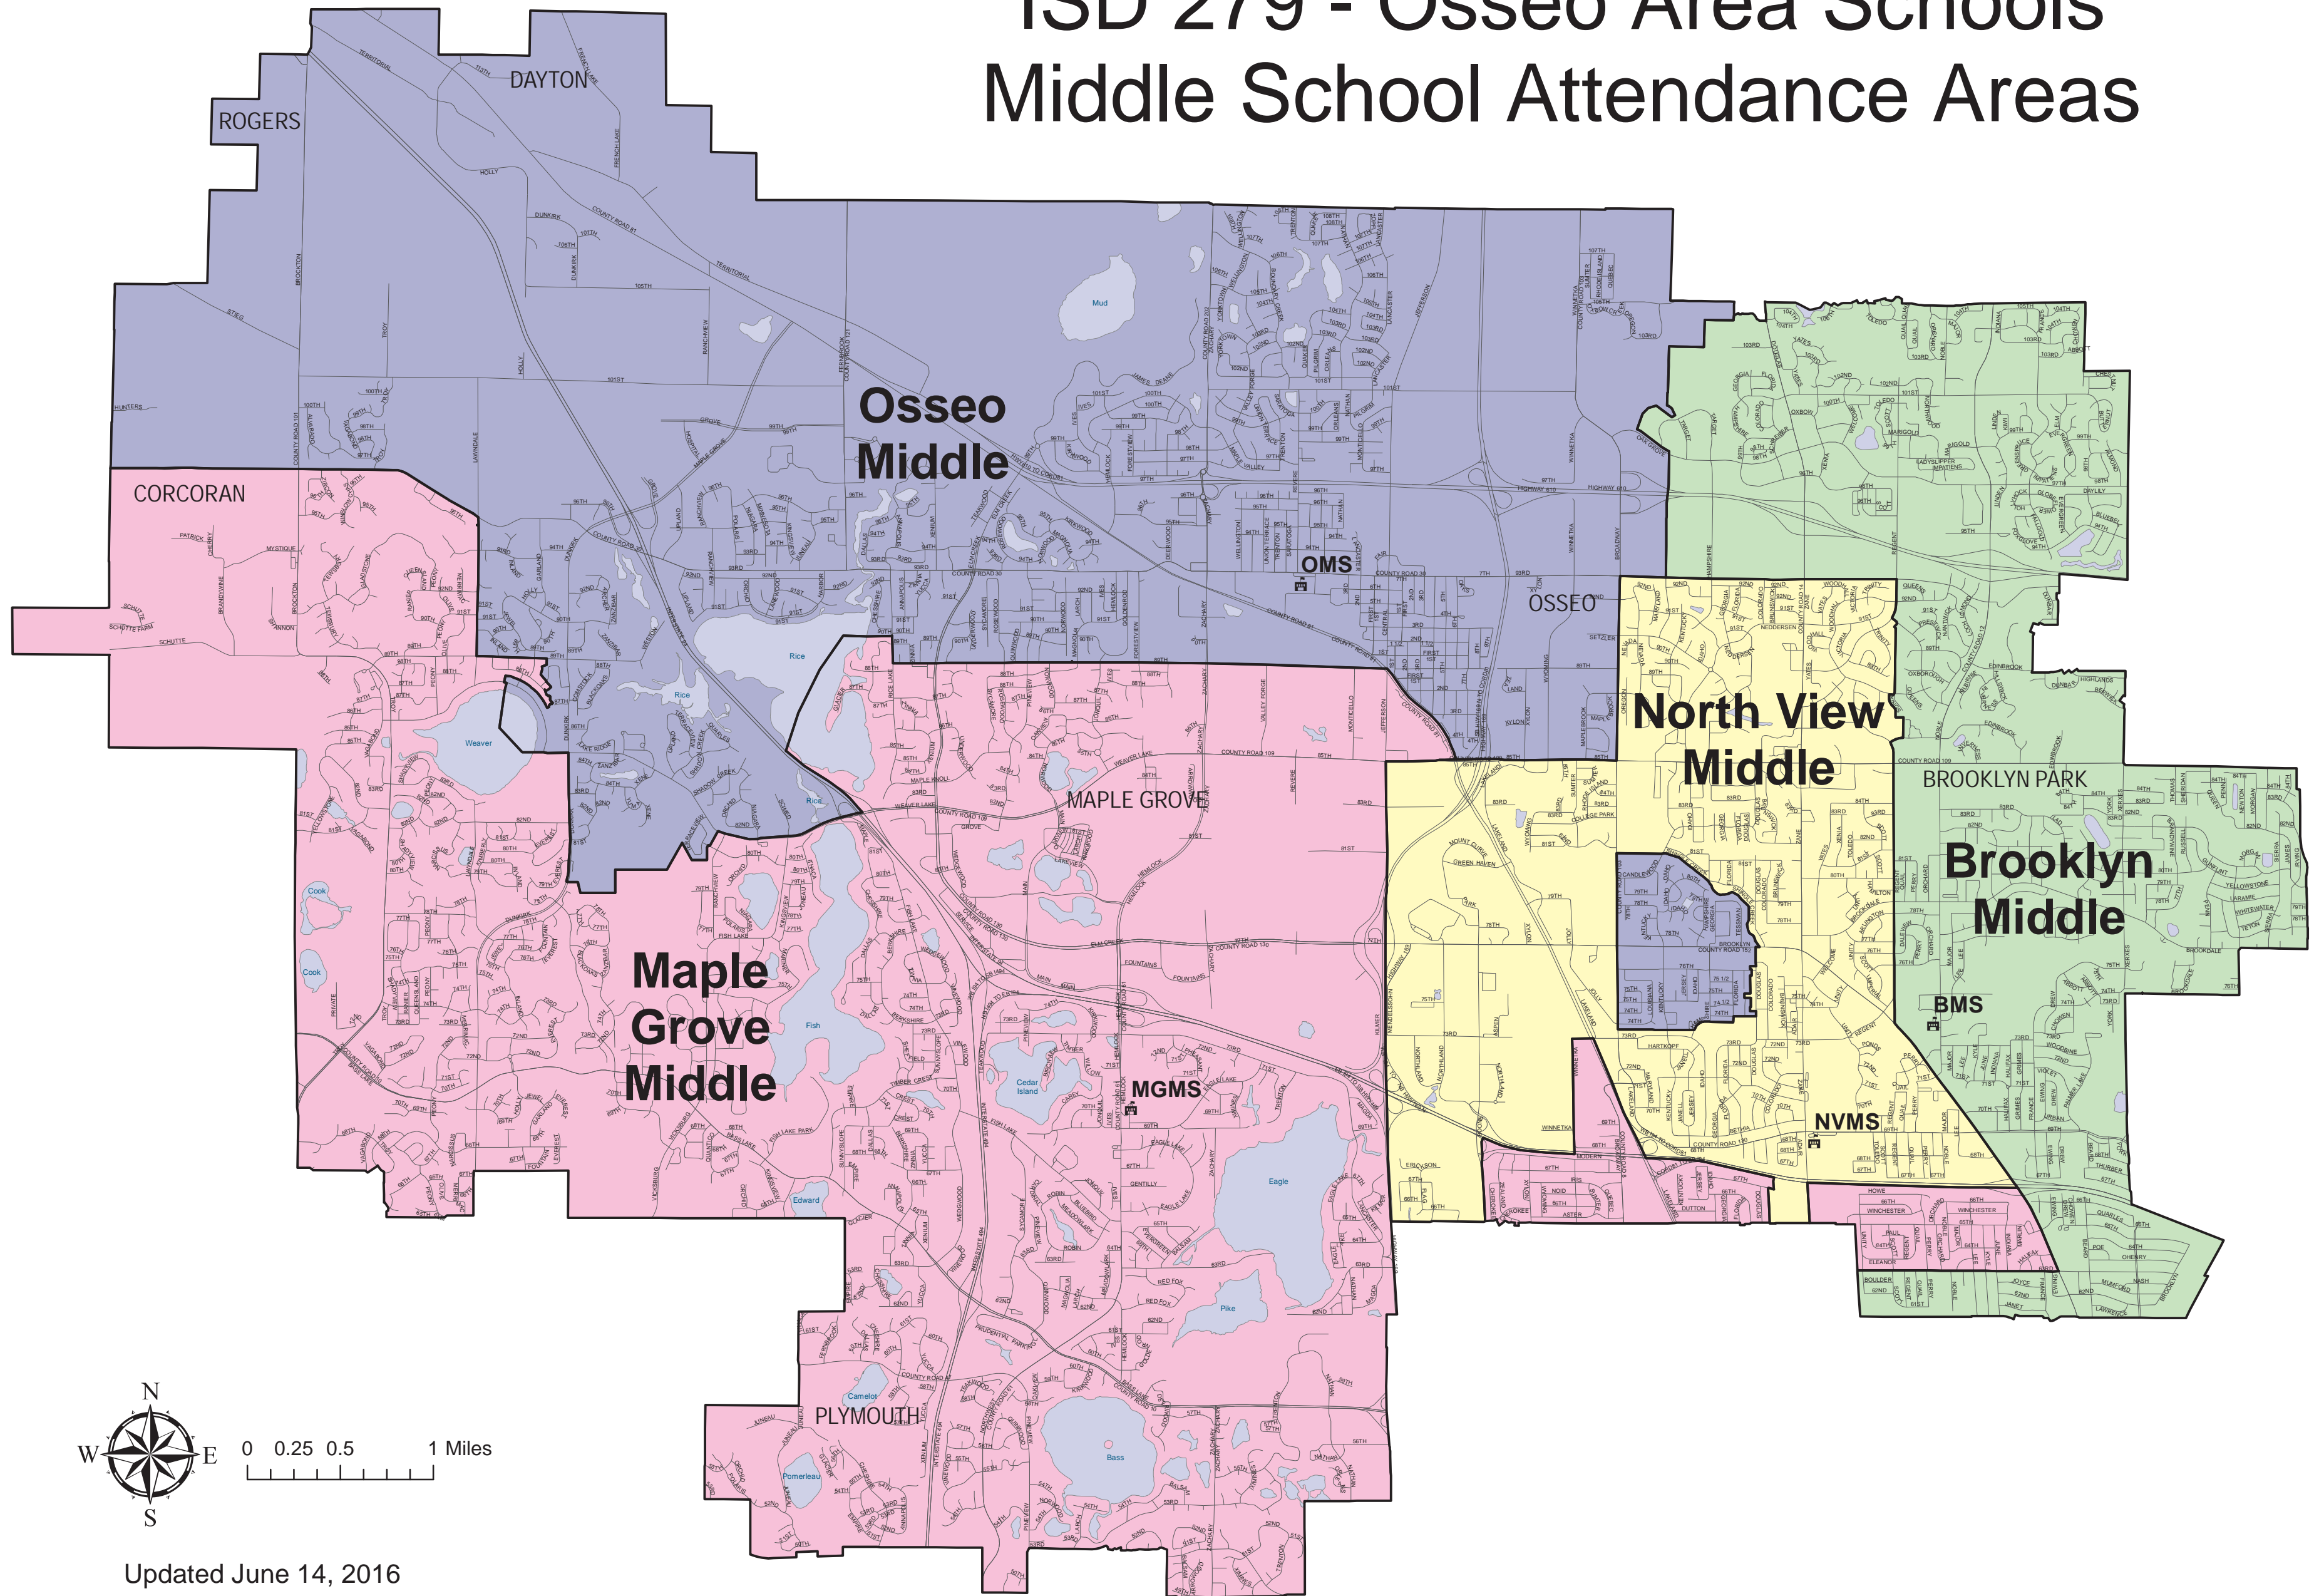

ISD 279 - Osseo Area Schools Middle School Attendance Areas

0 0.25 0.5 1 Miles

Updated June 14, 2016